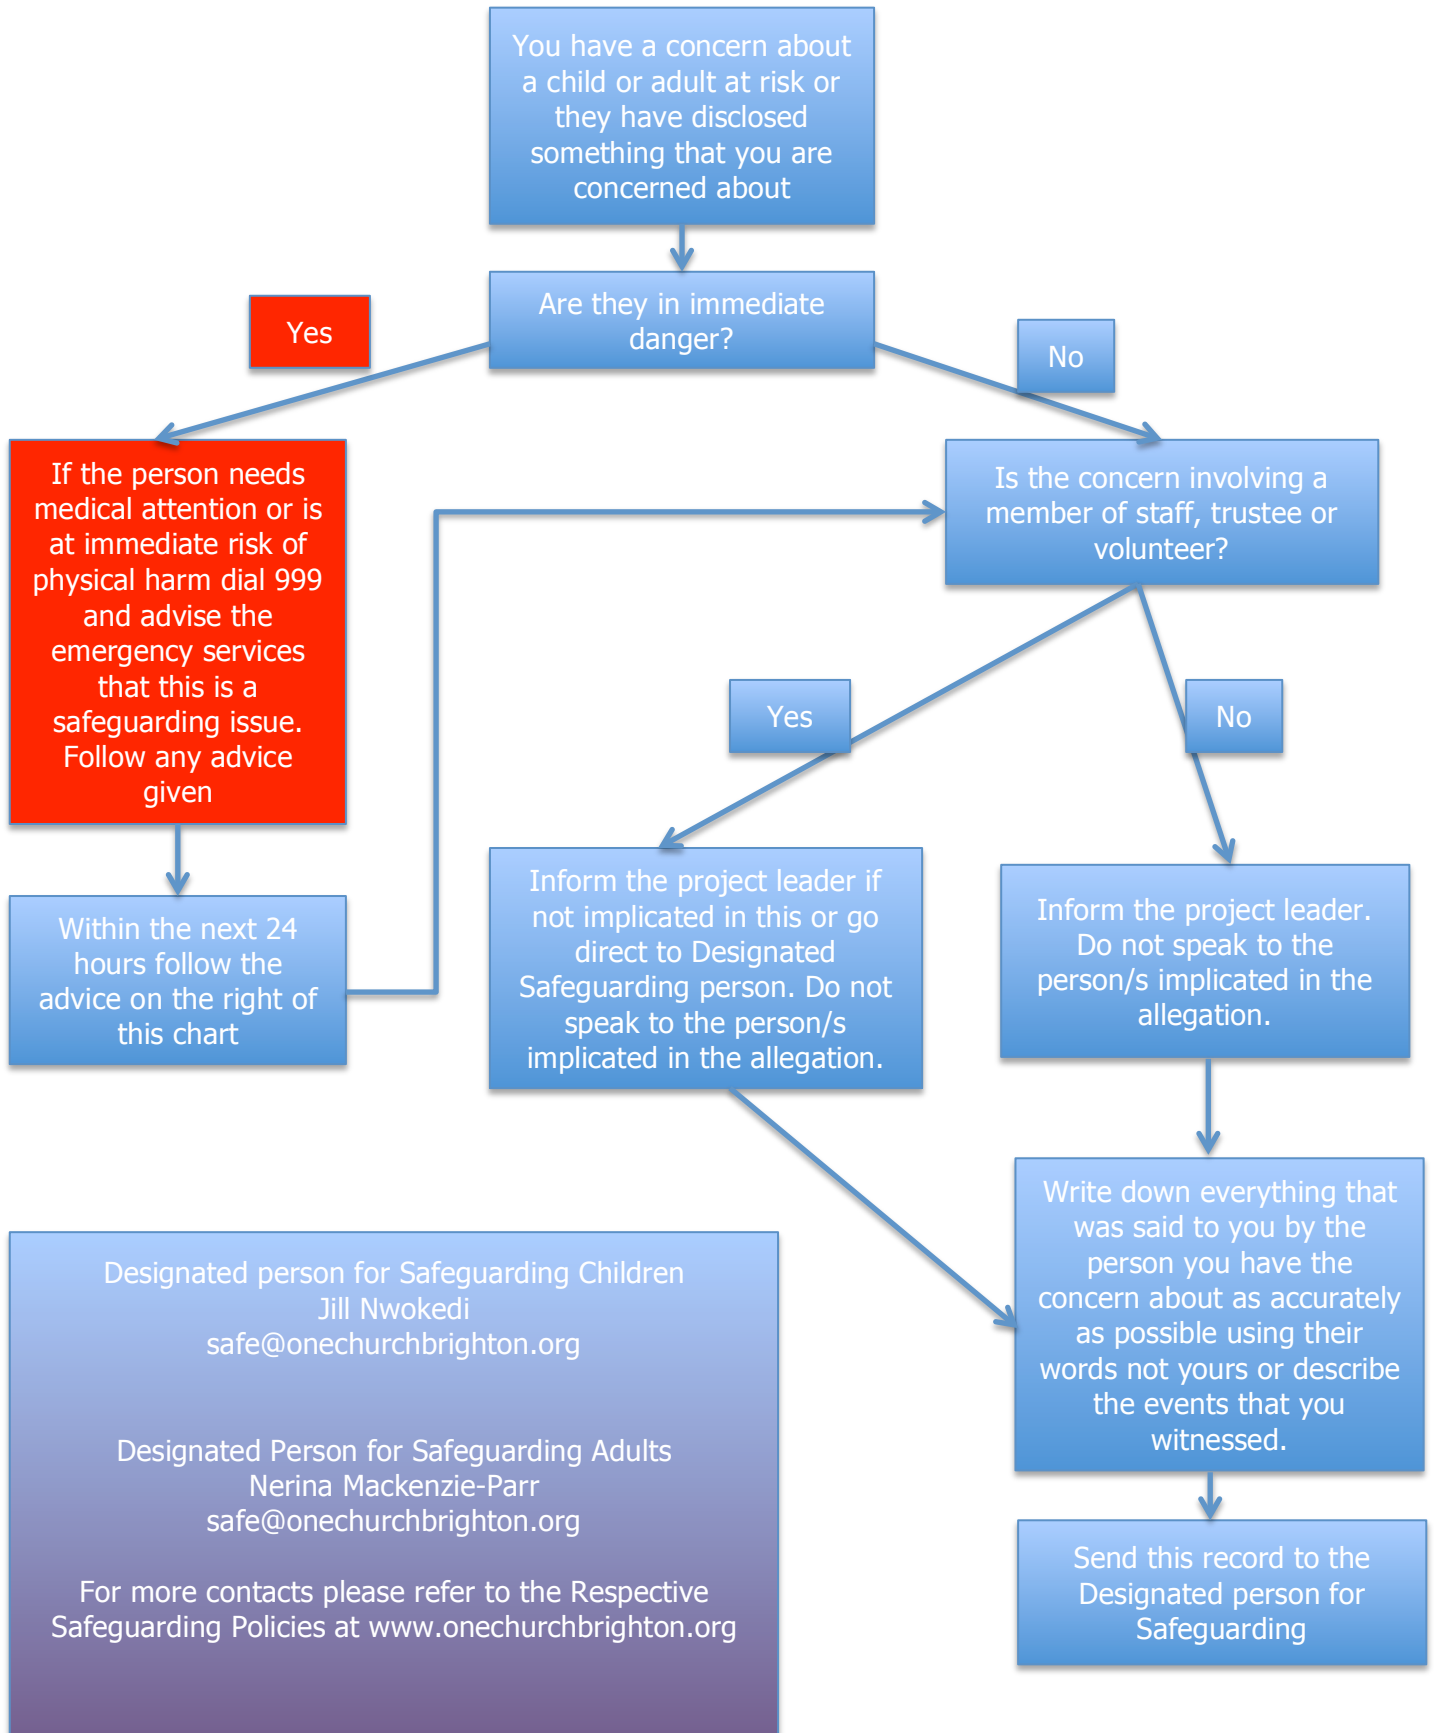

Safeguarding Flowchart

Designated person for Safeguarding Children
 Jill Nwokedi
 safe@onechurchbrighton.org

Designated Person for Safeguarding Adults
 Nerina Mackenzie-Parr
 safe@onechurchbrighton.org

For more contacts please refer to the Respective Safeguarding Policies at www.onechurchbrighton.org